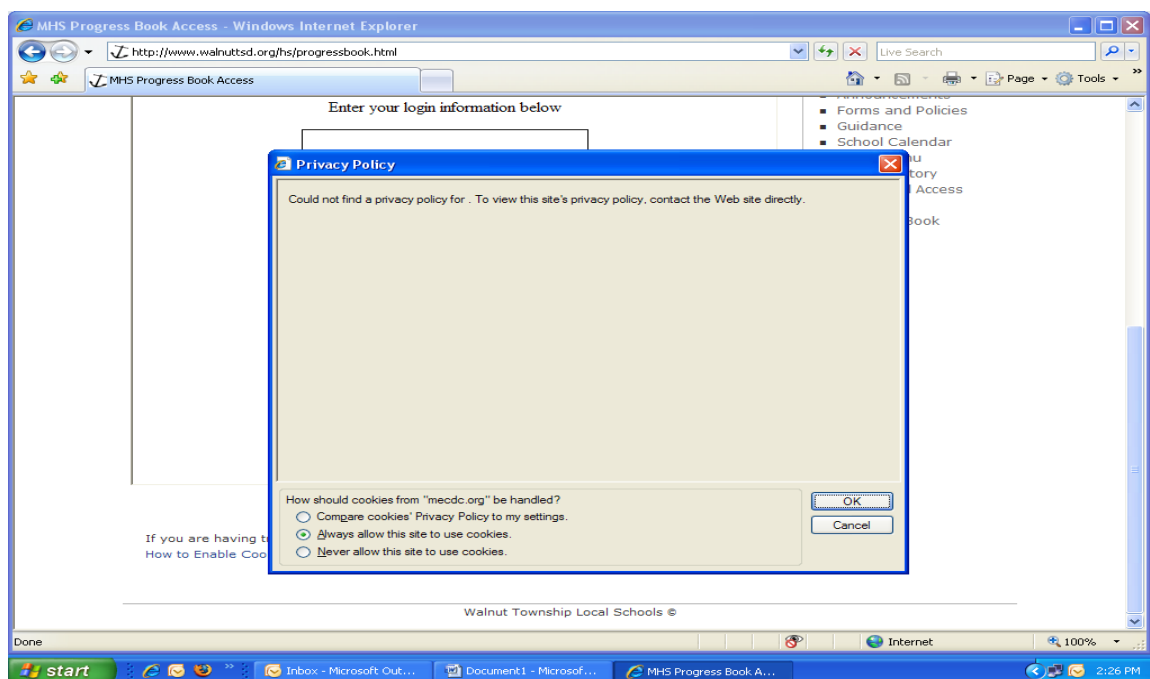

If you are having trouble logging in and see this symbol it means that you have not allowed cookies for this site.

If you double click on the symbol it shows you that it has blocked cookies for this site.

Click on one of the links that contains https://parentaccess.mecdc.org/...

Then click on the summary button and choose "Always allow this site to use cookies"

Once you have done this click "OK" and hit the F5 key on your keyboard to refresh the site.